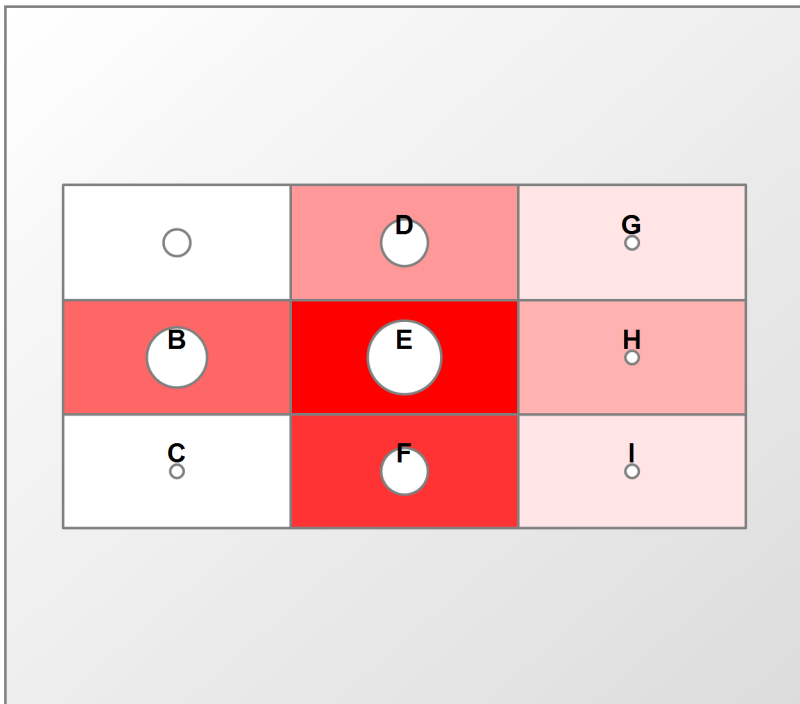

Game Statistic	1st Periode						2nd Periode						3rd Periode						Extra Time								
	blocked	missed	on goal	Total Shots	Total Goals	%	blocked	missed	on goal	Total Shots	Total Goals	%	blocked	missed	on goal	Total Shots	Total Goals	%	blocked	missed	on goal	Total Shots	Total Goals	%	Total Shots	Total Goals	%
5 Andrea Gämperli		1	2	3	1	33.33		1		1	0	0.00						0.00		1	2	3	0	0.00	7	1	14.29
6 Michelle Wiki	1	2	1	4	1	25.00						0.00			4	4	1	25.00	1		1	2	0	0.00	10	2	20.00
8 Deborah Frei						0.00		1	1	2	1	50.00						0.00						0.00	2	1	50.00
11 Laura Bürgi	2	1		3	0	0.00						0.00	1	2		3	0	0.00						0.00	6	0	0.00
12 Katarína Klapitová						0.00						0.00						0.00	1			1	0	0.00	1	0	0.00
13 Linda Pedrazzoli		1		1	0	0.00	2			2	0	0.00	1			1	0	0.00	1			1	0	0.00	5	0	0.00
15 Natálie Martináková						0.00						0.00			1	1	0	0.00						0.00	1	0	0.00
17 Evelyne Ackermann						0.00						0.00			1	1	0	0.00						0.00	1	0	0.00
19 Julia Suter	1			1	0	0.00						0.00						0.00						0.00	1	0	0.00
35 Christelle Wohlhauser		2	1	3	0	0.00						0.00						0.00						0.00	3	0	0.00
51 Seraina Zwissler						0.00						0.00	1	1		2	0	0.00						0.00	2	0	0.00
96 Ellenor Bengtsson						0.00						0.00			1	1	0	0.00						0.00	1	0	0.00
Total	4	7	4	15	2	13.33	2	2	1	5	1	20.00	3	3	7	13	1	7.69	3	1	3	7	0	0.00	40	4	10.00

Shot Statistics

Short distribution and shots on goal

Zone (Fields)	B	C	D	E	F	G	H	I	Total
Total	7	1	5	10	9	2	4	2	40
on Goal (Circles)	4	0	3	5	3	0	0	0	15