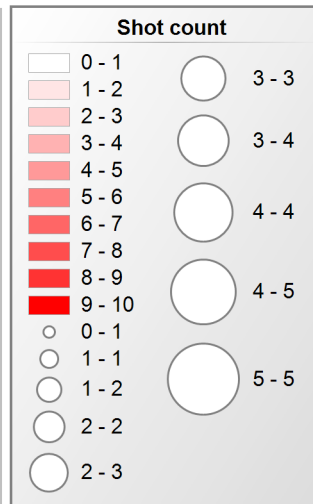

Game Statistic	1st Periode						2nd Periode						3rd Periode						Extra Time								
	blocked	missed	on goal	Total Shots	Total Goals	%	blocked	missed	on goal	Total Shots	Total Goals	%	blocked	missed	on goal	Total Shots	Total Goals	%	blocked	missed	on goal	Total Shots	Total Goals	%	Total Shots	Total Goals	%
5 Andrea Gämperli		1	2	3	1	33.33		1		1	0	0.00						0.00		1	2	3	0	0.00	7	1	14.29
6 Michelle Wiki	1	2	1	4	1	25.00						0.00			4	4	1	25.00	1		1	2	0	0.00	10	2	20.00
8 Deborah Frei						0.00		1	1	2	1	50.00						0.00						0.00	2	1	50.00
11 Laura Bürgi	2	1		3	0	0.00						0.00	1	2		3	0	0.00						0.00	6	0	0.00
12 Katarína Klapitová						0.00						0.00						0.00	1			1	0	0.00	1	0	0.00
13 Linda Pedrazzoli		1		1	0	0.00	2			2	0	0.00	1			1	0	0.00	1			1	0	0.00	5	0	0.00
15 Natálie Martináková						0.00						0.00			1	1	0	0.00						0.00	1	0	0.00
17 Evelyne Ackermann						0.00						0.00			1	1	0	0.00						0.00	1	0	0.00
19 Julia Suter	1			1	0	0.00						0.00						0.00						0.00	1	0	0.00
35 Christelle Wohlhauser		2	1	3	0	0.00						0.00						0.00						0.00	3	0	0.00
51 Seraina Zwissler						0.00						0.00	1	1		2	0	0.00						0.00	2	0	0.00
96 Ellenor Bengtsson						0.00						0.00			1	1	0	0.00						0.00	1	0	0.00
Total	4	7	4	15	2	13.33	2	2	1	5	1	20.00	3	3	7	13	1	7.69	3	1	3	7	0	0.00	40	4	10.00

Shot Statistics

Short distribution and shots on goal

Zone (Fields)	B	C	D	E	F	G	H	I	Total
Total	7	1	5	10	9	2	4	2	40
on Goal (Circles)	4	0	3	5	3	0	0	0	15