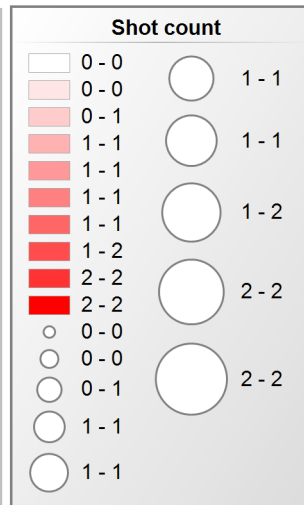

35 Cornelia Palmér

	Defense				Goal received			Total	Saves	Saves in %
	Body	Foot/Leg	Hand/Arm	Total	missed	transferred	Total			
35 Cornelia Palmér	1	1	2	4	1	1	2	6	4	66.67
Total	1	1	2	4	1	1	2	6	4	66.67

Shots and Saves