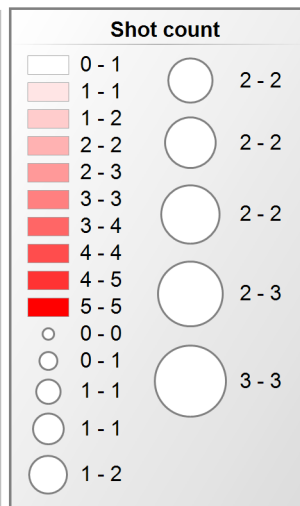

Shot Statistics

Short distribution and shots on goal

Zone (Fields)	B	C	D	E	F	H	Total
Total	2	1	2	4	5	3	17
on Goal (Circles)	1	0	0	2	3	0	6