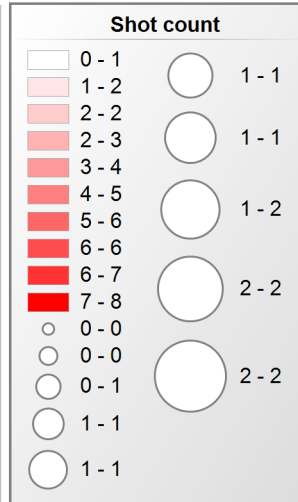

Shot Statistics

Short distribution and shots on goal

Zone (Fields)	B	E	F	G	H	I	Total
Total	2	5	3	6	8	7	31
on Goal (Circles)	2	0	1	0	2	1	6